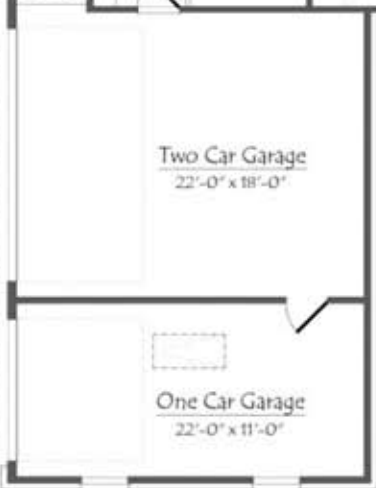

Adam Michael HOMES

Cresta Bella | Plan 3724

3,724 ft²
 2 story
 3 bedroom
 3.5 bath
 greatroom
 2 dining
 study
 gameroom
 media room
 large patio
 terrace
 mudroom
 3 car garage
 90' lot and tile roof

© COPYRIGHT MMIX ADAM MICHAEL HOMES, LLC.

Modified exterior depicted