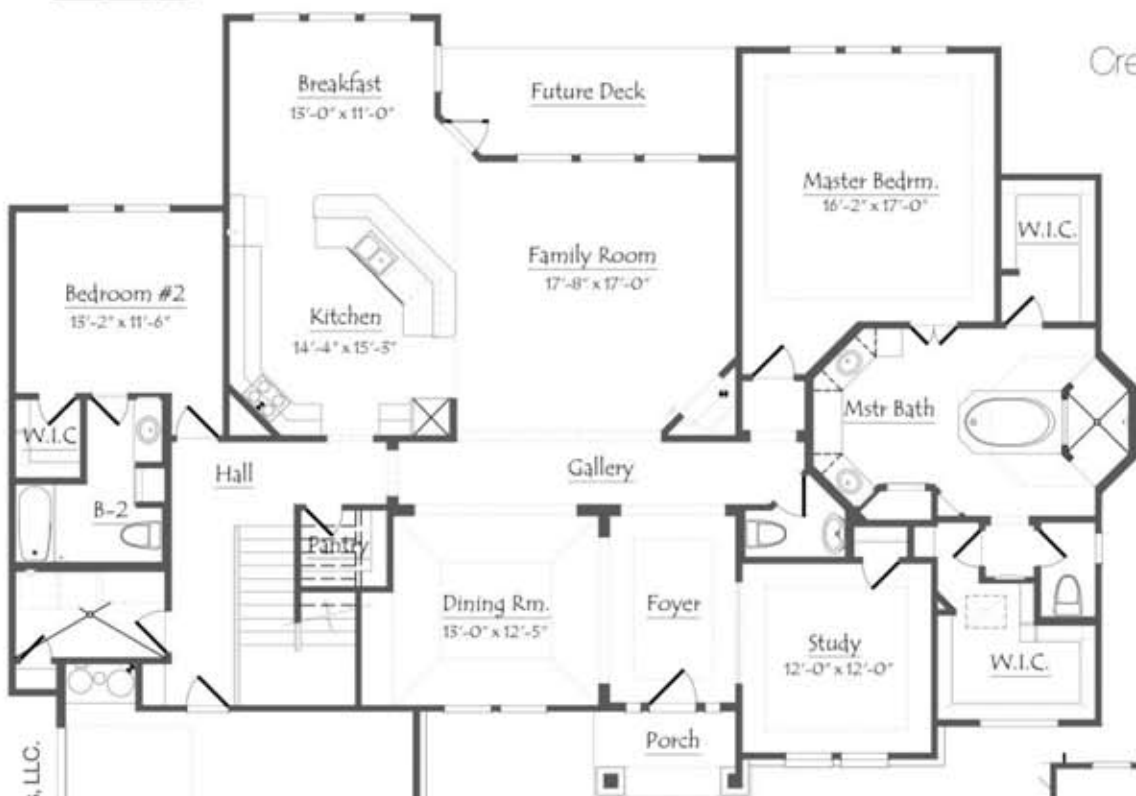

Adam Michael HOMES

Cresta Bella | Plan 3724

3,724 ft²
 2 story
 3 bedroom
 3.5 bath
 greatroom
 2 dining
 study
 gameroom
 media room
 large patio
 terrace
 mudroom
 3 car garage
 90' lot and tile roof

© COPYRIGHT MMIX ADAM MICHAEL HOMES, LLC.

Modified exterior depicted