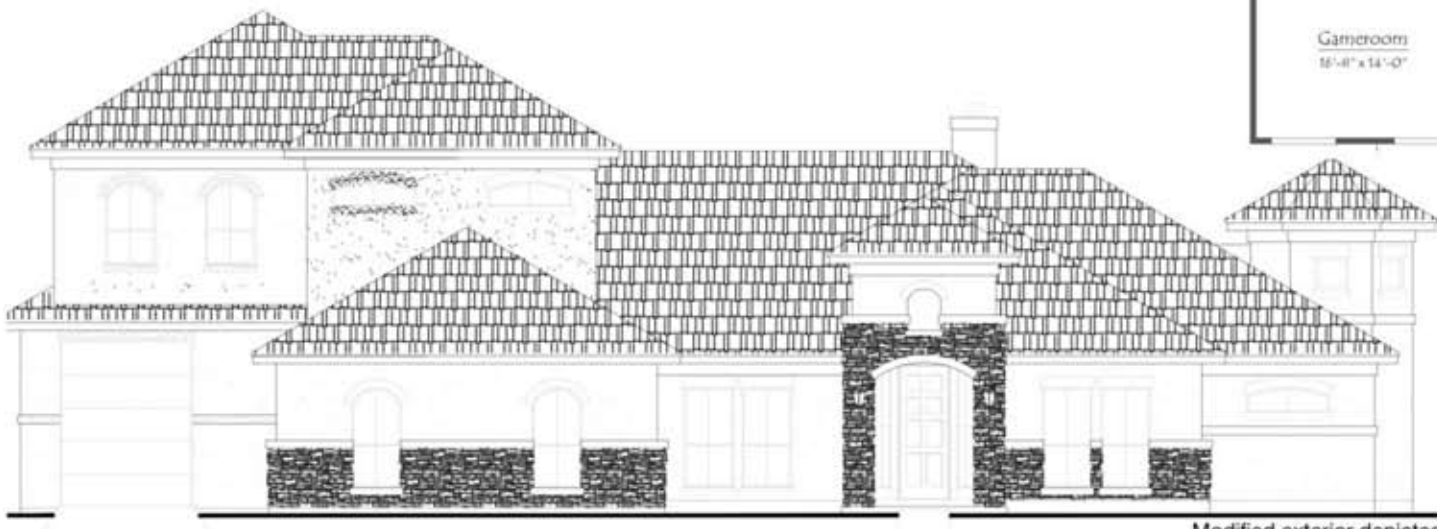

Adam Michael HOMES

Cresta Bella | Plan 3724

3,724 ft²
 2 story
 3 bedroom
 3.5 bath
 greatroom
 2 dining
 study
 gameroom
 media room
 large patio
 terrace
 mudroom
 3 car garage
 90' lot and tile roof

© COPYRIGHT MMIX ADAM MICHAEL HOMES, LLC.

Modified exterior depicted