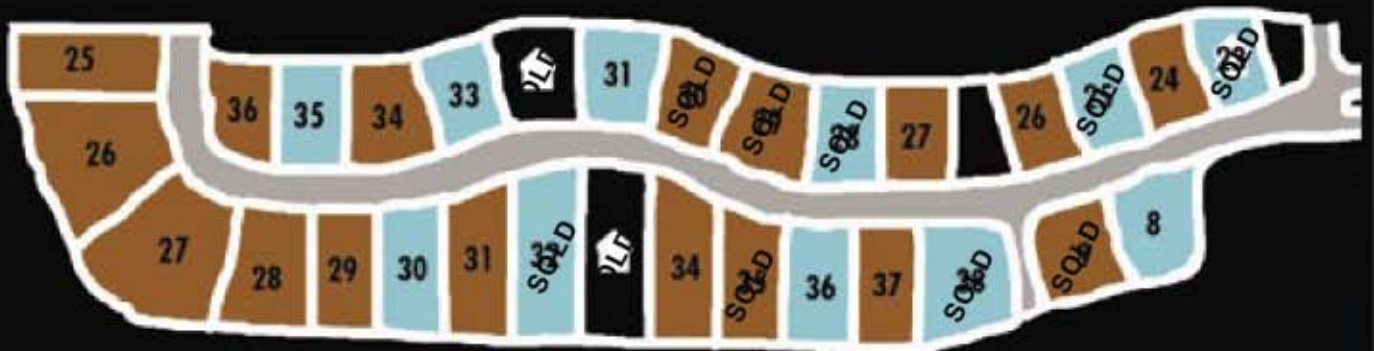

COMMUNITY INFORMATION

SCHOOLS

Leon Springs Elementary

23881 IH 10 W

San Antonio, TX 78257

(210) 397-4400

<http://www.nisd.net/leonsprings/>

Garcia Middle School